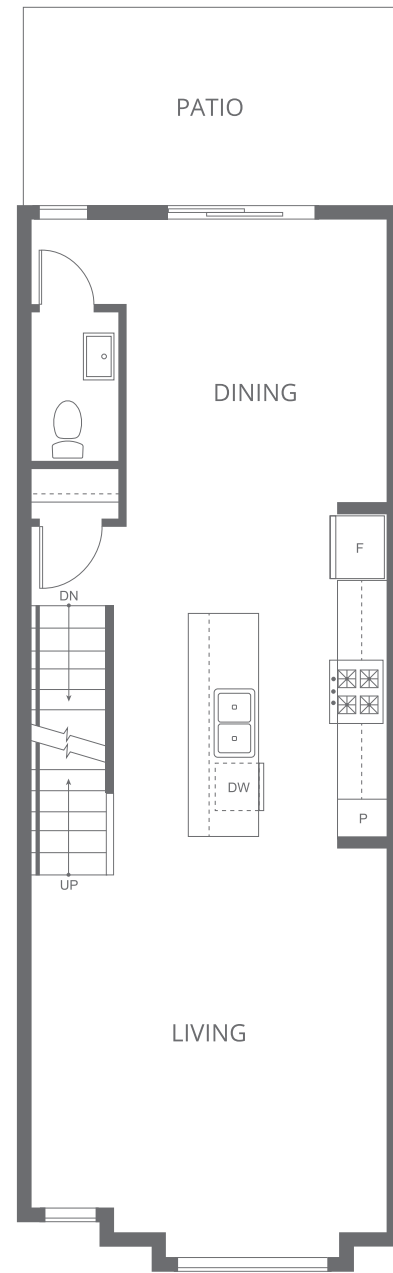

LOWER

MAIN

UPPER

ROOFTOP PATIO

PLAN D

3 BEDROOM, 2 FULL BATHROOMS, POWDER ROOM
1,331 SQ FT