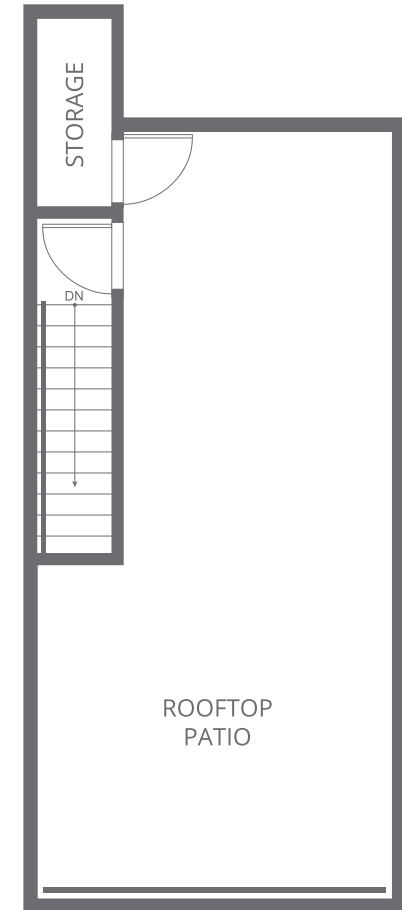

LOWER

MAIN

UPPER

ROOFTOP PATIO

PLAN D

3 BEDROOM, 2 FULL BATHROOMS, POWDER ROOM
1,331 SQ FT