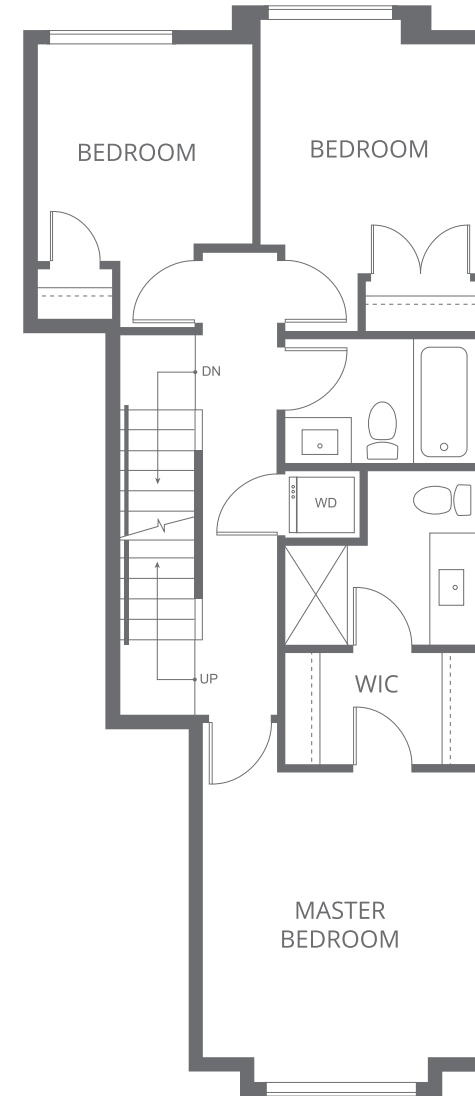

LOWER

MAIN

UPPER

ROOFTOP PATIO

PLAN D

3 BEDROOM, 2 FULL BATHROOMS, POWDER ROOM
1,331 SQ FT