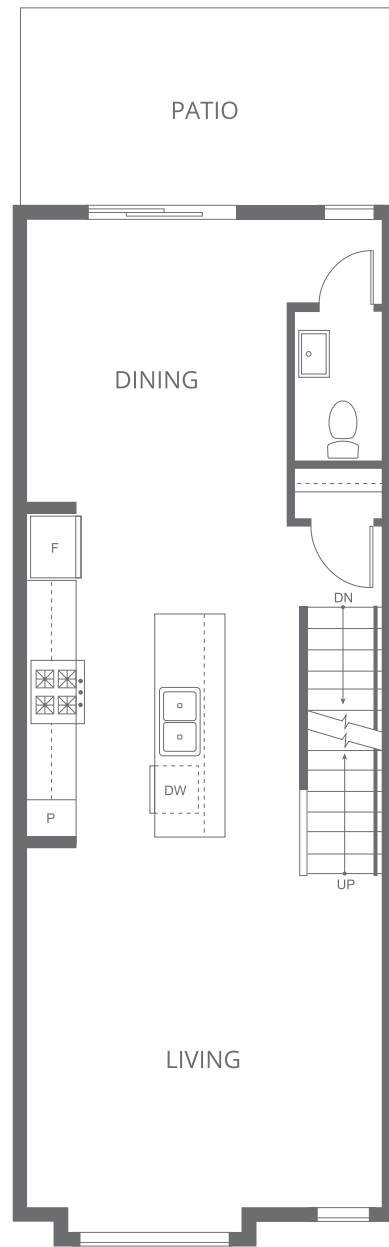

LOWER

MAIN

UPPER

ROOFTOP PATIO

PLAN D1 3 BEDROOM, 2 FULL BATHROOMS, POWDER ROOM
1,314-SQ FT