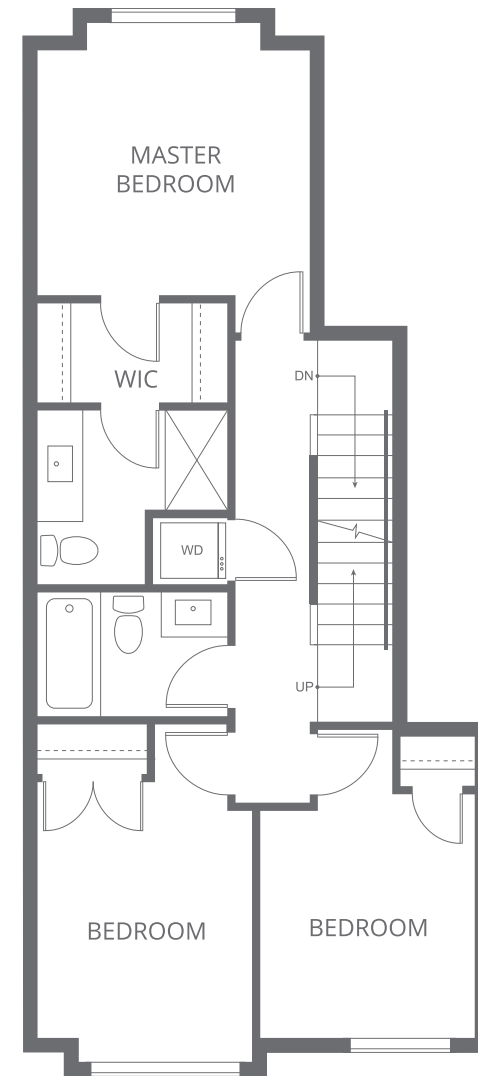

LOWER

MAIN

UPPER

ROOFTOP PATIO

PLAN D1 3 BEDROOM, 2 FULL BATHROOMS, POWDER ROOM
1,314-SQ FT