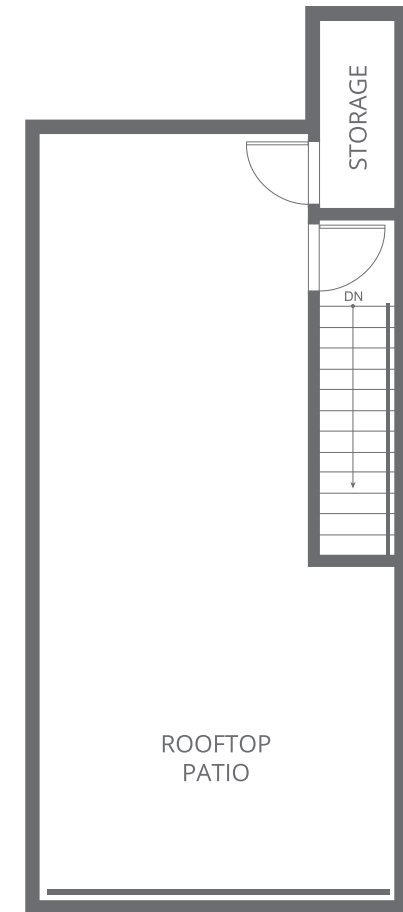

LOWER

MAIN

UPPER

ROOFTOP PATIO

PLAN D1 3 BEDROOM, 2 FULL BATHROOMS, POWDER ROOM
1,314-SQ FT