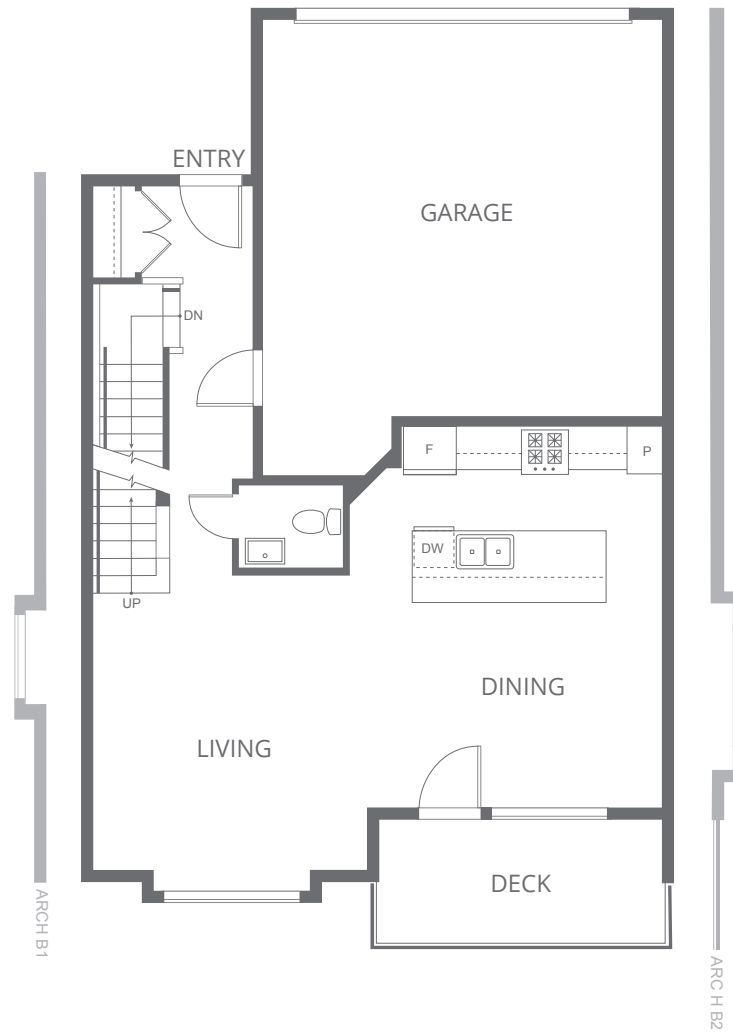

LOWER

MAIN

UPPER

ROOFTOP PATIO

PLAN B

4 BEDROOM (OPTION FOR 5), 3 FULL BATHROOMS , POWDER ROOM, RECREATION ROOM
2,326 - 2,353 SQ FT