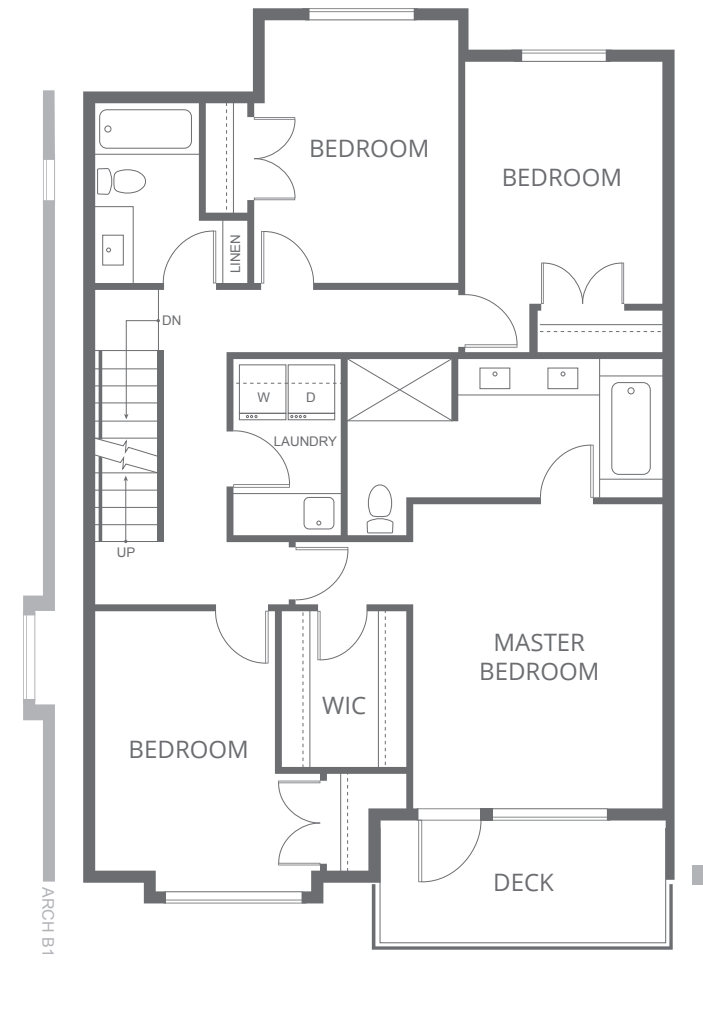

LOWER

MAIN

UPPER

ROOFTOP PATIO

PLAN B

4 BEDROOM (OPTION FOR 5), 3 FULL BATHROOMS , POWDER ROOM, RECREATION ROOM
2,326 - 2,353 SQ FT