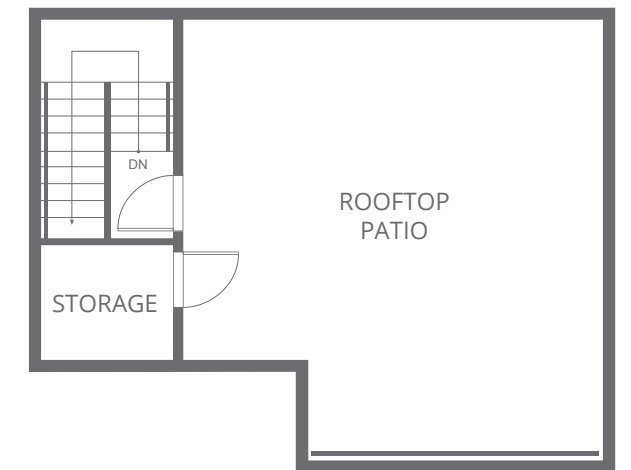

LOWER

MAIN

UPPER

ROOFTOP PATIO

PLAN B

4 BEDROOM (OPTION FOR 5), 3 FULL BATHROOMS , POWDER ROOM, RECREATION ROOM
2,326 - 2,353 SQ FT