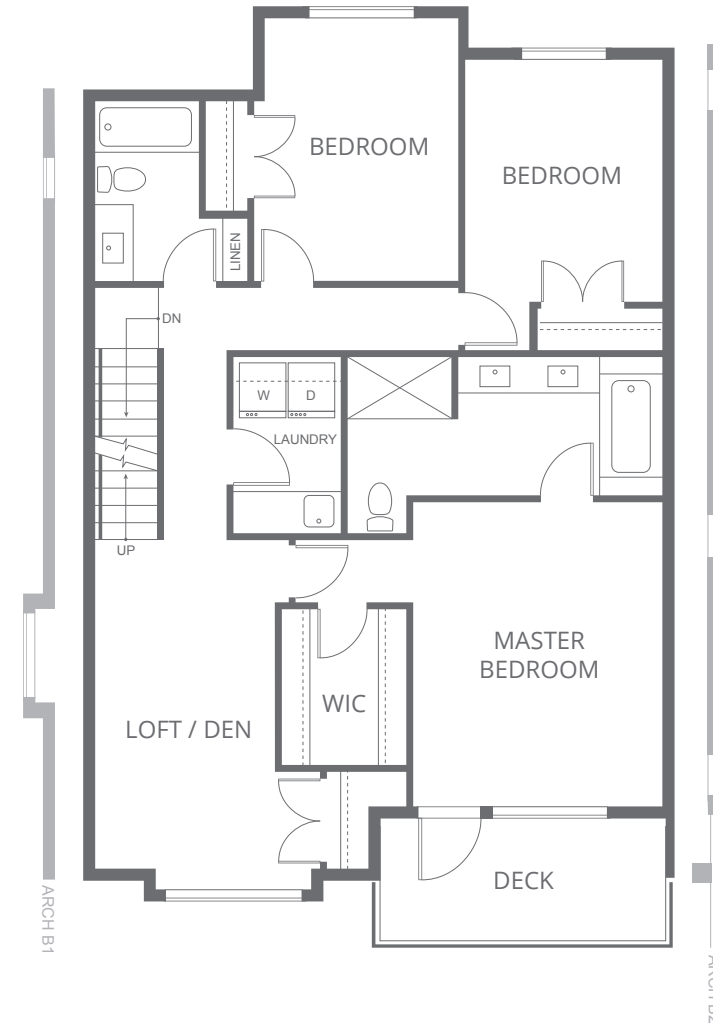

LOWER

MAIN

UPPER

ROOFTOP PATIO

**PLAN B**

4 BEDROOM, 3 FULL BATHROOMS, POWDER ROOM, RECREATION ROOM  
2,326 - 2,353 SQ FT