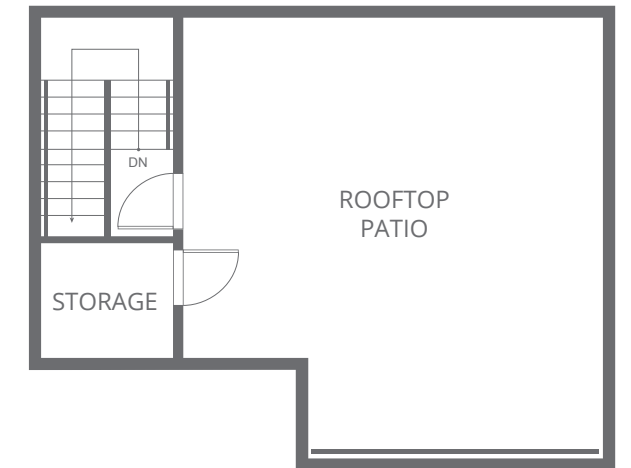

LOWER

MAIN

UPPER

ROOFTOP PATIO

**PLAN B**

4 BEDROOM, 3 FULL BATHROOMS, POWDER ROOM, RECREATION ROOM  
2,326 - 2,353 SQ FT