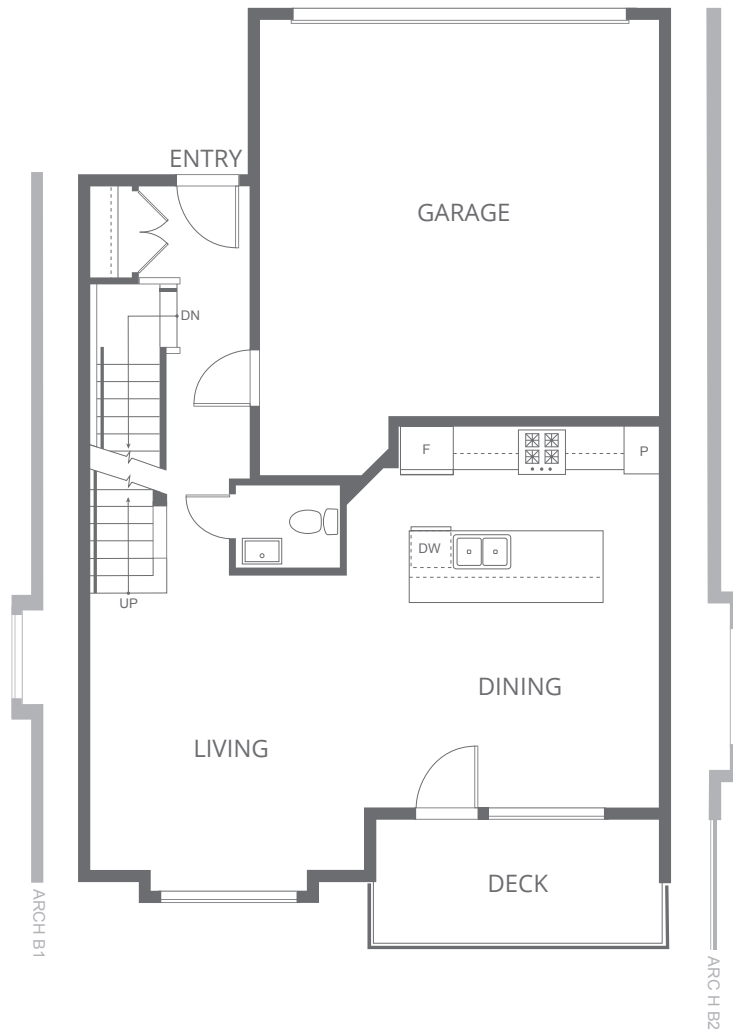

LOWER

MAIN

UPPER

ROOFTOP PATIO

**PLAN B**

4 BEDROOM, 3 FULL BATHROOMS, POWDER ROOM, RECREATION ROOM  
2,326 - 2,353 SQ FT